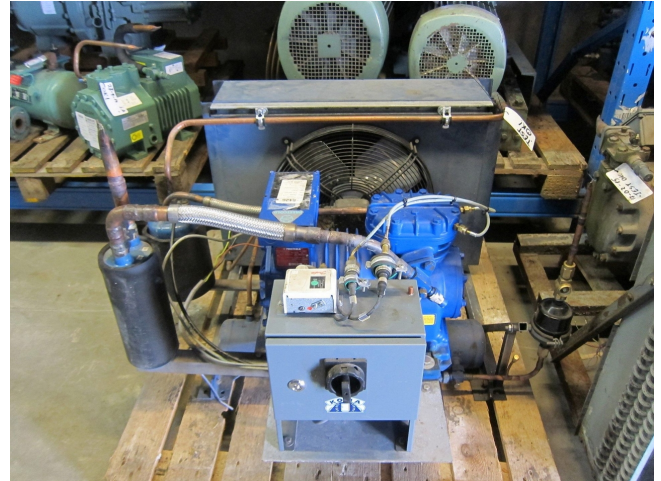

Prestcold PL20X

Specifications

Merk	Prestcold
Type	PL20X
Koudemiddel	Freon
Refrigerant type	R 404 A or other types
kW at -20°C/+40°C	5
kW at -30°C/+40°C	2,75
kW at -40°C/+40°C	1,14
Op stalen frame	✓
Druk veiligheids schakelaars	✓
Vloeistof tank	✓
Filter droger	✓
Kijk glas	✓
Schakelkast	✓
Opmerkingen	#
Afmetingen	1000x1000x700 mm (LxWxH)
Stock	1

Description

Used Prestcold PL20X